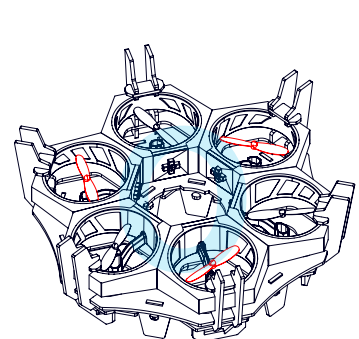

组装说明 Assembly Instructions

1-2