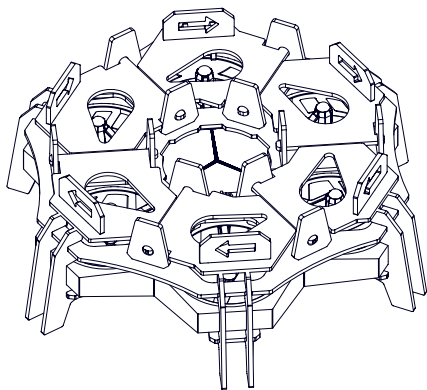

△ 搭建时请尽量安装防护罩(飞行器除外),以免运行时划伤。

Please install the protective covers as far as possible when assembling (except for aircraft).

更多扩展  
Create more

# 旋转寿司 Sushi Train

风能转动能的简单应用, 模拟工厂生产线传送机构, 可以让小球循环移动。

Rotation of wind energy applications, simulate factory production line transfer mechanism, allowing the ball circulating movement.