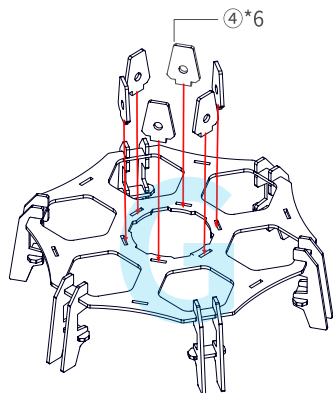

组装说明 Assembly Instructions

1-1