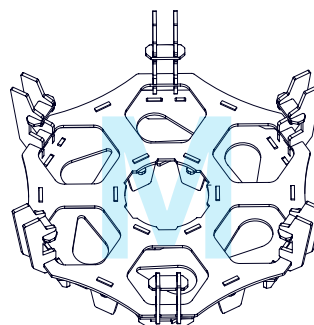

组装说明 Assembly Instructions

1-2