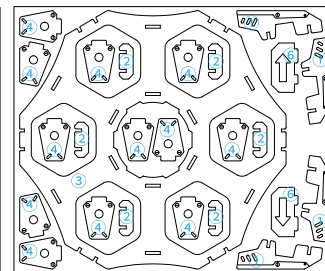

旋转寿司 Sushi Train

风能转动能的简单应用, 模拟工厂生产线传送机构, 可以让小球循环移动。

Rotation of wind energy applications, simulate factory production line transfer mechanism, allowing the ball circulating movement.