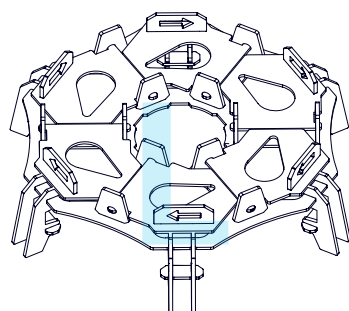

组装说明 Assembly Instructions

1-2