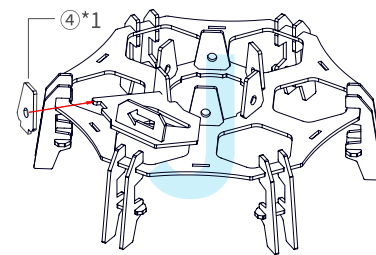

组装说明 Assembly Instructions

1-1