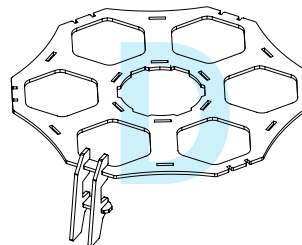

组装说明 Assembly Instructions

1-1