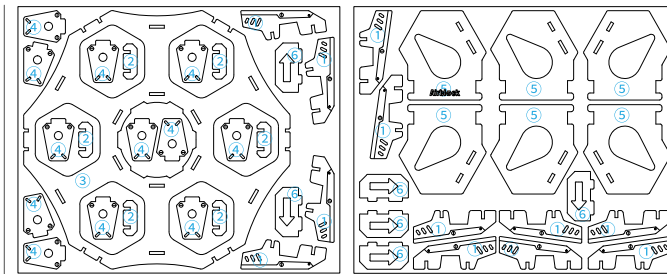

△ 搭建时请尽量安装防护罩(飞行器除外),以免运行时划伤。

Please install the protective covers as far as possible when assembling (except for aircraft).

更多扩展  
Create more

# 旋转寿司 Sushi Train

风能转动能的简单应用, 模拟工厂生产线传送机构, 可以让小球循环移动。

Rotation of wind energy applications, simulate factory production line transfer mechanism, allowing the ball circulating movement.