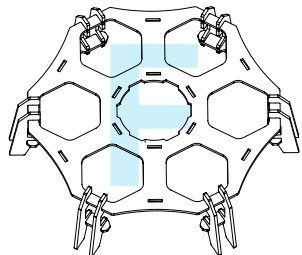

组装说明 Assembly Instructions

1-1