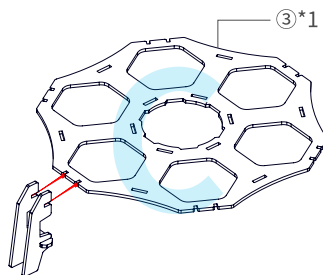

组装说明 Assembly Instructions

1-1