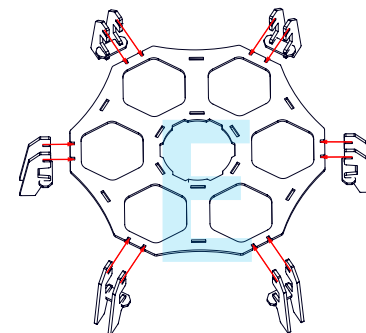

# 旋转寿司 Sushi Train

风能转动能的简单应用, 模拟工厂生产线传送机构, 可以让小球循环移动。

Rotation of wind energy applications, simulate factory production line transfer mechanism, allowing the ball circulating movement.