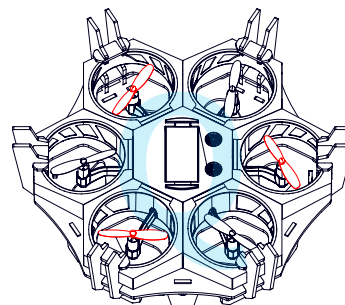

组装说明 Assembly Instructions

1-2