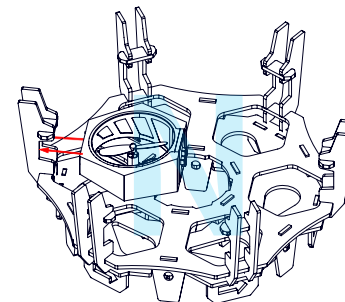

组装说明 Assembly Instructions

1-2