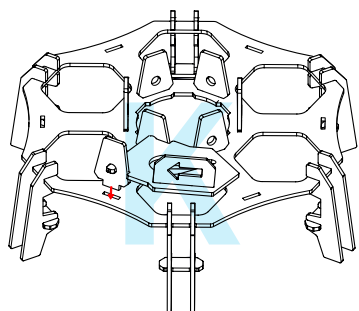

组装说明 Assembly Instructions

1-2