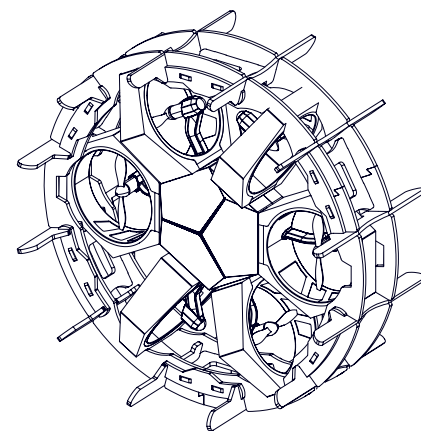

△ 搭建时请尽量安装防护罩(飞行器除外),以免运行时划伤。

Please install the protective covers as far as possible when assembling (except for aircraft).

更多扩展  
Create more

# 旋转寿司 Sushi Train

风能转动能的简单应用, 模拟工厂生产线传送机构, 可以让小球循环移动。

Rotation of wind energy applications, simulate factory production line transfer mechanism, allowing the ball circulating movement.