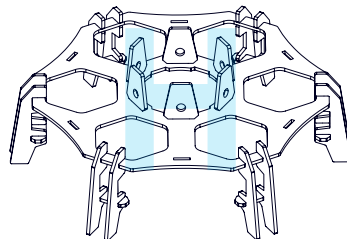

组装说明 Assembly Instructions

1-1