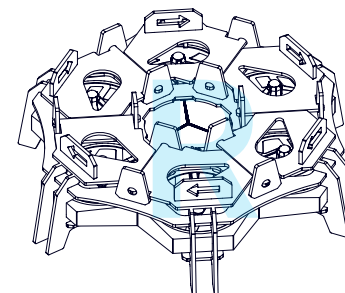

组装说明 Assembly Instructions

1-2