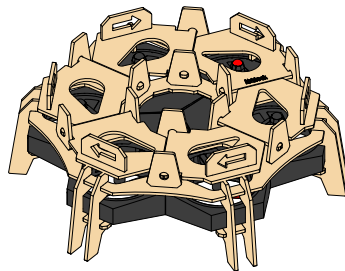

# 旋转寿司 Sushi Train

风能转动能的简单应用, 模拟工厂生产线传送机构, 可以让小球循环移动。

Rotation of wind energy applications, simulate factory production line transfer mechanism, allowing the ball circulating movement.

### 1-1